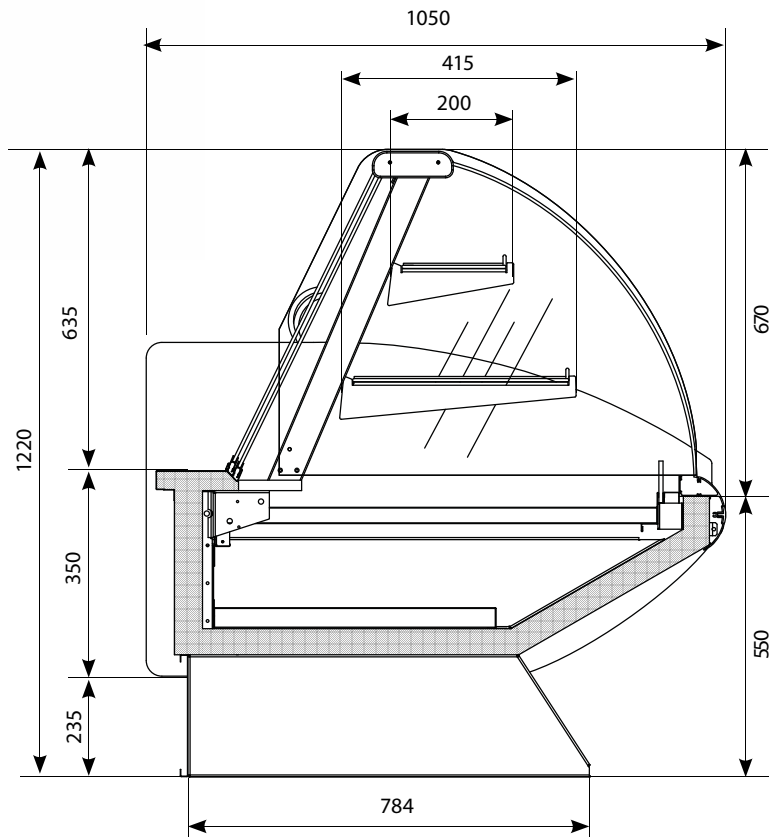

PIE WARMER (Remote & Self Contained)

OPTIONAL EXTRAS

- Optional colour coded base and bumper rail insert
- Optional colour coded black interior

Available in colour of choice

FEATURES

- Front sliding glass for easy cleaning
- Aesthetically pleasing aluminium sections used
- Rear top sliding glass doors
- Adjustable feet for levelling cabinet
- Chormadek exterior finish
- Stainless steel work top for extra durability
- Polyurethane foam injected
- Temperature regulation by thermostat
- Forced air circulation for even heat
- Two tier adjustable wire shelves
- Digital Temperature Display

DIMENSIONS	UoM	CGPW1220	CGPW2440
Length	mm	1220	2440
Width	mm	1050	1050
Height	mm	Front Glass: 670 · Total Height: 1220	
Thickness of end	mm	40	40
Gross volume	m ³	0,29	0,58
Total Display area	m ²	0,62	1,24
Cabinet Temperature	°C	+65°C	+65°C
Rating Power	watt	1400	2800